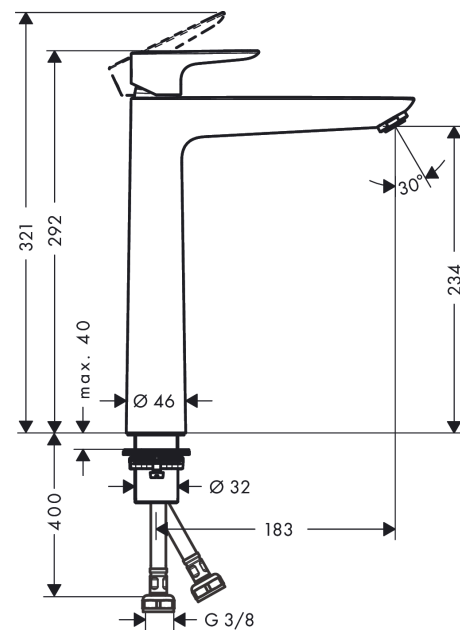

Talis E

Single lever basin mixer 240 without waste set

Surfaces: **Matt White** Article Number: **71717700**

Description

product features

- ComfortZone 240
- projection 183 mm
- spray type: normal spray
- maximum flow rate at 3 bar: 5 l/min
- ceramic cartridge
- temperature limitation adjustable
- suitable for continuous flow water heaters
- connection type: G 3/8 connections
- connection dimension: DN15

Technology

Design awards

Product image

Scale drawing

Flowchart

Talis E
Single lever basin mixer 240 without waste set
 Surfaces: **Matt White** Article Number: **71717700**

Exploded Drawing

Year of production: >06/20

Talis E

Single lever basin mixer 240 without waste set

Surfaces: **Matt White** Article Number: **71717700**

Spare part list

Year of production: >06/20

Pos.	Description	Article Number	Price	PU
1	handle	92687700	-	1
2	screw cover	95704000	-	1
3	flange	92625700	-	1
4	nut	92689000	-	1
5	O-ring 25x1,5	98146000	-	1
6	O-ring 27x1,5	92527000	-	1
7	cartridge, assy	97685000	-	1
8	seal	98865000	-	1
9	adapter for cartridge	92628000	-	1
10	adapter for cartridge	98866000	-	1
11	O-ring 23x2	98398000	-	1
12	aerator M24x1 (5 l/min)	13185700	-	1
13	flat seal	98749000	-	1
14	lever collar	97548000	-	1
15	fixing set (Ø 32)	13961000	-	1
16	connection hose 600 mm M8x0,75 G3/8	96556000	-	1
17	O-ring 7x1,5	98422000	-	1
18	sealing set	95581000	-	1
a	fixation extension 35 mm	13898000	-	1