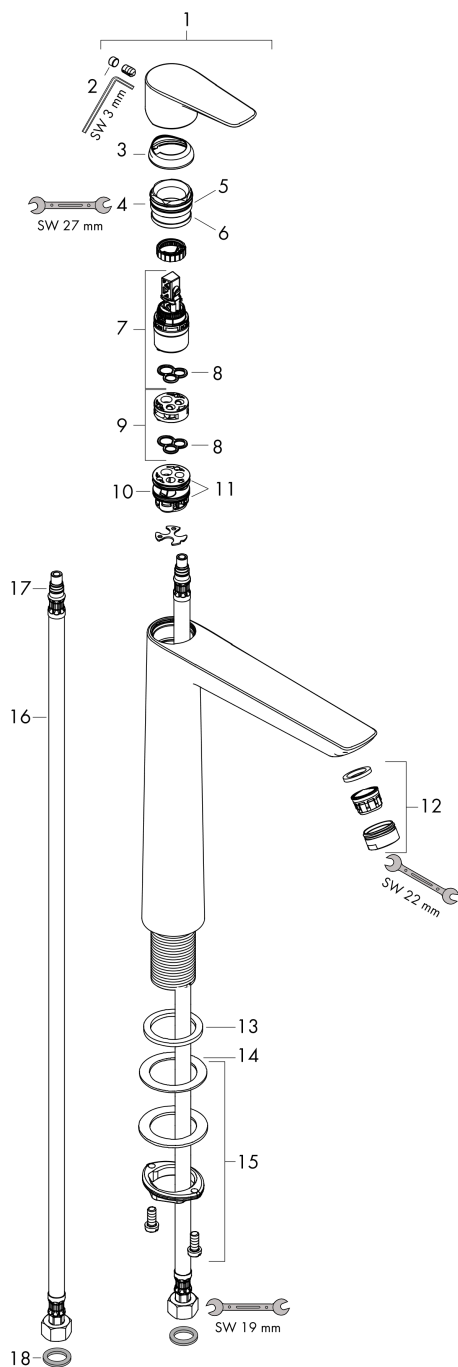

Talis E

Single lever basin mixer 240 without waste set

Surfaces: **Matt White** Article Number: **71717700**

Description

product features

- ComfortZone 240
- projection 183 mm
- spray type: normal spray
- maximum flow rate at 3 bar: 5 l/min
- ceramic cartridge
- temperature limitation adjustable
- suitable for continuous flow water heaters
- connection type: G 3/8 connections
- connection dimension: DN15

Technology

Design awards

Product image

Scale drawing

Flowchart

Talis E
Single lever basin mixer 240 without waste set
 Surfaces: **Matt White** Article Number: **71717700**

Exploded Drawing

Year of production: >06/20

Talis E

Single lever basin mixer 240 without waste set

Surfaces: **Matt White** Article Number: **71717700**

Spare part list

Year of production: >06/20

Pos.	Description	Article Number	Price	PU
1	handle	92687700	-	1
2	screw cover	95704000	-	1
3	flange	92625700	-	1
4	nut	92689000	-	1
5	O-ring 25x1,5	98146000	-	1
6	O-ring 27x1,5	92527000	-	1
7	cartridge, assy	97685000	-	1
8	seal	98865000	-	1
9	adapter for cartridge	92628000	-	1
10	adapter for cartridge	98866000	-	1
11	O-ring 23x2	98398000	-	1
12	aerator M24x1 (5 l/min)	13185700	-	1
13	flat seal	98749000	-	1
14	lever collar	97548000	-	1
15	fixing set (Ø 32)	13961000	-	1
16	connection hose 600 mm M8x0,75 G3/8	96556000	-	1
17	O-ring 7x1,5	98422000	-	1
18	sealing set	95581000	-	1
a	fixation extension 35 mm	13898000	-	1