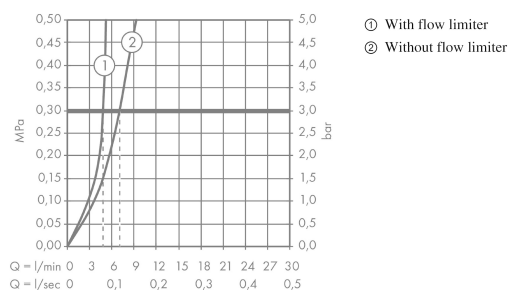

Talis E

Single lever basin mixer 240 without waste set

Surfaces: **Matt White** Article Number: **71717700**

Description

product features

- ComfortZone 240
- projection 183 mm
- spray type: normal spray
- maximum flow rate at 3 bar: 5 l/min
- ceramic cartridge
- temperature limitation adjustable
- suitable for continuous flow water heaters
- connection type: G 3/8 connections
- connection dimension: DN15

Technology

Design awards

Product image

Scale drawing

Flowchart

Talis E
Single lever basin mixer 240 without waste set
 Surfaces: **Matt White** Article Number: **71717700**

Exploded Drawing

Year of production: >06/20